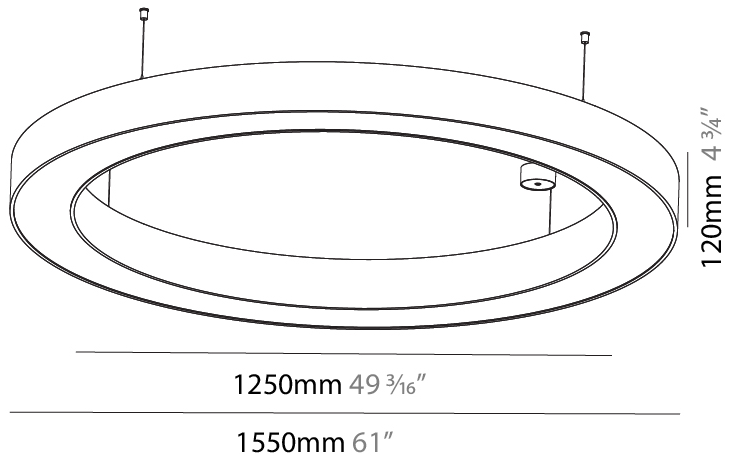

GENERAL

Series: Glorious
Subseries: Glorious
Brand: Prolicht
Division: Architectural
Mounting Type: Suspension
Mounting Location: Ceiling
Subcategory: Ambient

PHYSICAL

Shape: Round
Diameter (mm): 1550
Diameter (in): 61
Height (mm): 120
Height (in): 4 ¾
Max. Overall Height (mm): 2120
Max. Overall Height (in): 83 7/16
Light Distribution: Direct / Indirect
Weight (kg): 16.737
Weight (lbs): 36.90
Diffuser: PMMA - Opal or Micro-Prism
Fixture Finish: SSR / BKV / CWI / CRY / HAB / UFT / ITA / RUA / FTG / MYG / LOD / PUS / FRO / FUP / KIA / POP / BLS / SPG / MEY / GOH / GUM / CHC / COM / ABZ / JAG / OBR / MOS / ROR
Fixture Material: Aluminum

ELECTRICAL

Lamp Type: LED (Zhaga Standard)
Input Wattage (W): 110
Total Output Wattage (W): 88 / 70.4 (3500K)
Dimming: Non-Dimming / Phase Dimming (120Vac only) / 0-10V Dimming
Driver Included: Yes
Driver Location: Integrated
Driver Type: Constant Current - 120 / 277Vac
Driver Class: Class 2
Input Voltage (V): 120 - 277
Constant Current (MA): 350 / 700/800 (3500K)

LED

Color Temperature (°K): 3000 / 3500 / 4000
Max. Delivered Lumen (lm): 6920 / 7164 / 7310 Direct / 4530 / 4938 / 4790 Indirect
CRI: >80 CRI
Efficiency (%): 68
Lamp Life (hrs): 50000

OPTICAL

RATINGS AND CERTIFICATIONS

Certified By: Certified for North American Standards
IP rating: IP20