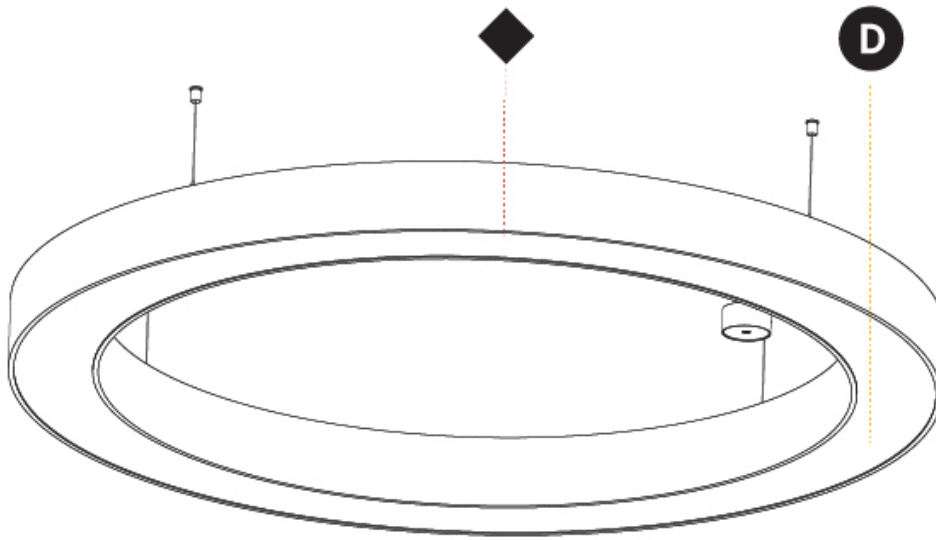

A30315-

PROJECT	_____
TYPE	_____
SPECIFIER	_____
QUANTITY	_____
DATE	_____