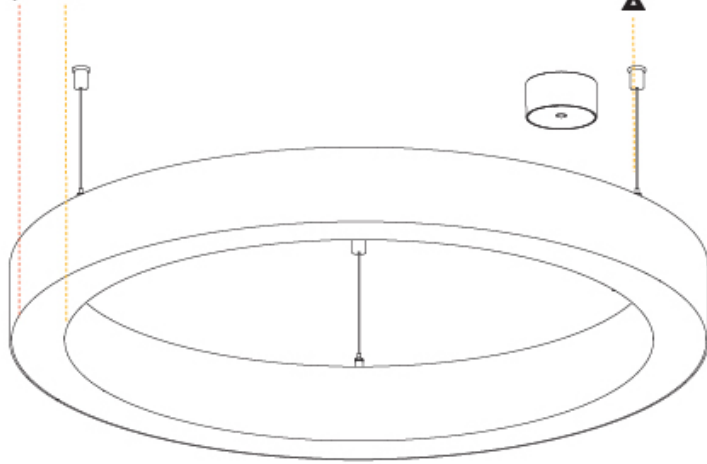

PROJECT	_____
TYPE	_____
SPECIFIER	_____
QUANTITY	_____
DATE	_____

For Color / Finish Chart & Symbology see Appendix or product page downloadable area.

Dimming	DP	DV		
	Phase	0-10V		
Color Temperature	30K	35K	°K	
	3000K	3500K		40K
Diffuser	01	02	D	
	Opal	Micro-Prism		
Suspension Cable Color and Length	..05	..10	T	
	2000	6000		

ORDER-EXAMPLE: °K
L3XXXX- DV 30K 02 01 05
0-10V 3000K Black Opal
2000mm/Trans