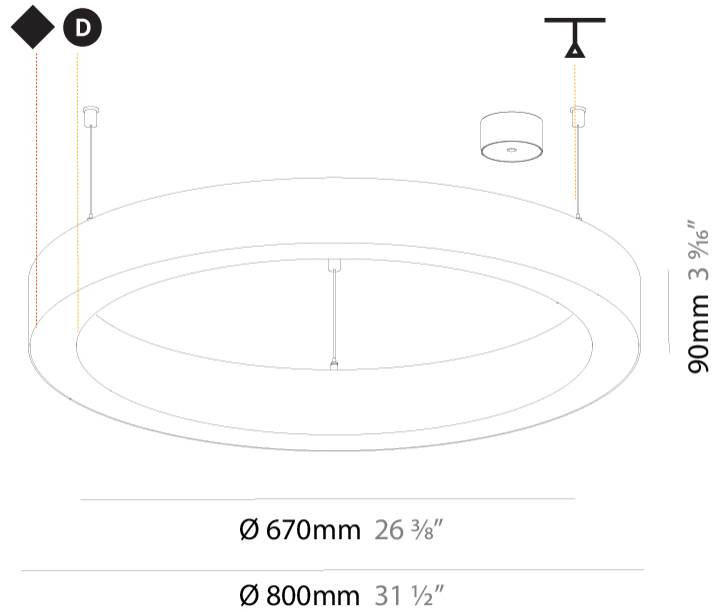

GENERAL

Series: Glorious
Subseries: Glorious Slim
Brand: Prolicht
Division: Architectural
Mounting Type: Suspension
Mounting Location: Ceiling
Subcategory: Ambient

PHYSICAL

Shape: Round
Diameter (mm): 800
Diameter (in): 31 1/2
Height (mm): 90
Height (in): 3 9/16
Max. Overall Height (mm): 2090
Max. Overall Height (in): 82 5/16
Light Distribution: Direct / Indirect
Weight (kg): 8.128
Weight (lbs): 17.92
Diffuser: [PMMA - Opal or Micro-Prism](#)
Fixture Finish: [SSR / BKV / CWI / CRY / HAB / UFT / ITA / RUA / FTG / MYG / LOD / PUS / FRO / FUP / KIA / POP / BLS / SPG / MEY / GOH / GUM / CHC / COM / ABZ / JAG / OBR / MOS / ROR](#)
Fixture Material: Aluminum
Cable Details: 2000mm or 6000mm Transparent Cable

ELECTRICAL

Lamp Type: LED (Zhaga Standard)
Input Wattage (W): 56 / 52.5
Total Output Wattage (W): 48 / 45
Dimming: [Tri-Mode (Non-Dimming and Phase Dimming (120Vac only) and 0-10V Dimming)](#)
Driver Included: Yes
Driver Location: Integrated
Driver Type: Constant Current - Universal
Driver Class: Class 2
Input Voltage (V): 120 - 277
Constant Current (MA): 350

LED

Color Temperature (°K): [3000 / 3500 / 4000](#)
Max. Delivered Lumen (lm): 9830 / 10035 / 10240
CRI: >80 CRI
Lamp Life (hrs): 50000

OPTICAL

RATINGS AND CERTIFICATIONS

Certified By: Certified for North American Standards
IP rating: IP20