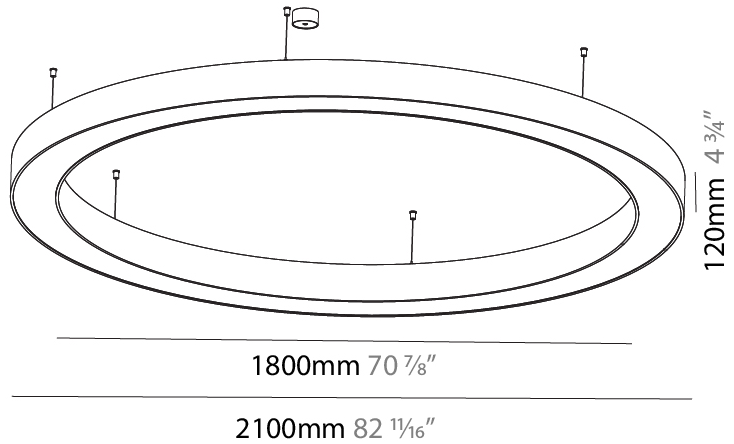

GENERAL

Series: Glorious
Subseries: Glorious
Brand: Prolight
Division: Architectural
Mounting Type: Suspension
Mounting Location: Ceiling
Subcategory: Ambient

PHYSICAL

Shape: Round
Diameter (mm): 2100
Diameter (in): 82 ¹¹/₁₆
Height (mm): 120
Height (in): 4 ³/₄
Max. Overall Height (mm): 2120
Max. Overall Height (in): 83 ⁷/₁₆
Light Distribution: Direct
Weight (kg): 25.9
Weight (lbs): 56.98
Diffuser: PMMA - Opal or Micro-Prism
Fixture Finish: SSR / BKV / CWI / CRY / HAB / UFT / ITA / RUA / FTG / MYG / LOD / PUS / FRO / FUP / KIA / POP / BLS / SPG / MEY / GOH / GUM / CHC / COM / ABZ / JAG / OBR / MOS / ROR
Fixture Material: Aluminum

ELECTRICAL

Lamp Type: LED (Zhaga Standard)
Input Wattage (W): 105
Total Output Wattage (W): 84 / 67.2 (3500K)
Dimming: Non-Dimming / Phase Dimming (120Vac only) / 0-10V Dimming
Driver Included: Yes
Driver Location: Integrated
Driver Type: Constant Current
Driver Class: Class 2
Input Voltage (V): 120 - 277
Constant Current (MA): 350 / 700 (3500K)

LED

Color Temperature (°K): 3000 / 3500 / 4000
Max. Delivered Lumen (lm): 9690 / 10035 / 10240
CRI: >80 CRI
Efficiency (%): 65
Lamp Life (hrs): 50000

OPTICAL

RATINGS AND CERTIFICATIONS

Certified By: Certified for North American Standards
IP rating: IP20

PROJECT
TYPE
SPECIFIER
QUANTITY
DATE